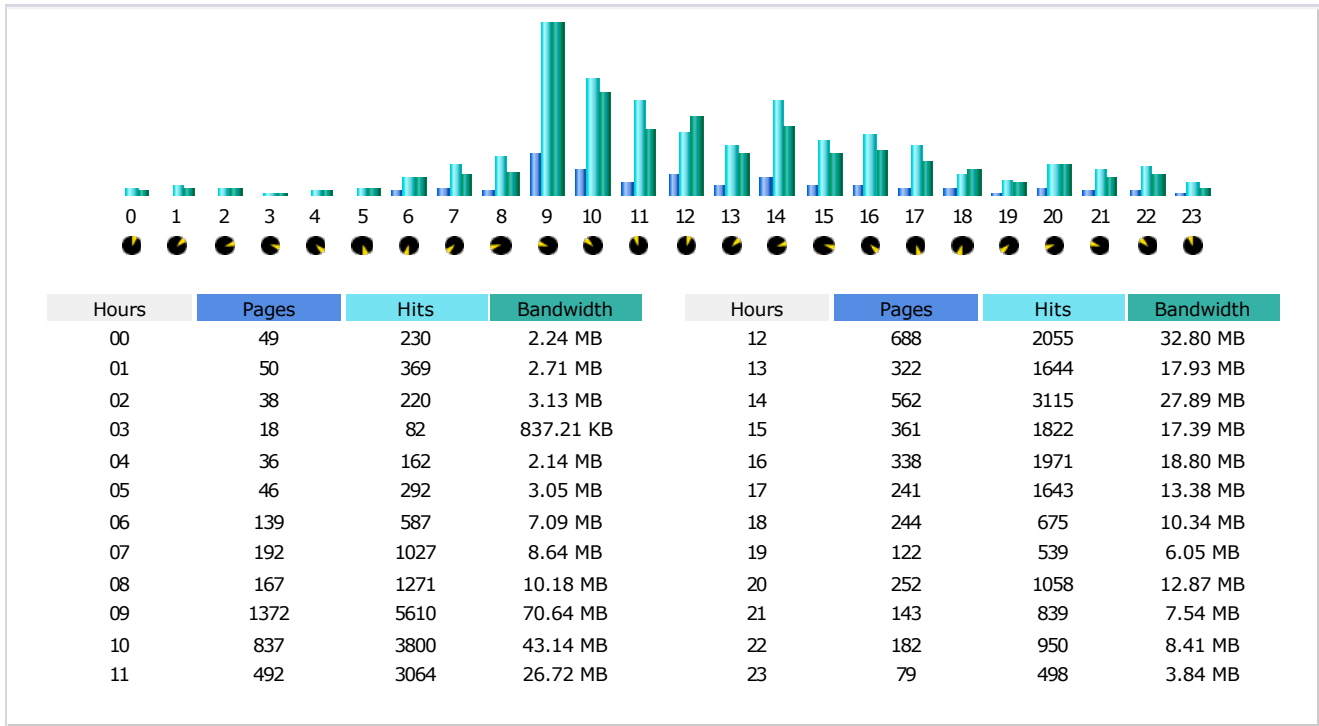

Countries (Top 10) - Full list

Countries	Pages	Hits	Bandwidth
United States (us)	5891	29824	305.50 MB
Unknown (ip)	230	575	9.92 MB
Great Britain (gb)	181	1089	10.21 MB
Germany (de)	147	178	5.60 MB
Japan (jp)	111	428	4.91 MB
Italy (it)	80	121	3.54 MB
Belgium (be)	71	94	3.46 MB
Canada (ca)	43	226	2.88 MB
Taiwan (tw)	29	95	843.69 KB
France (fr)	27	65	817.07 KB
Others	160	828	10.09 MB

Hosts (Top 10) - Full list - Last visit - Unresolved IP Address

Hosts : 652 Known, 185 Unknown (unresolved ip) 721 Unique visitors	Info.	Pages	Hits	Bandwidth	Last visit
fernwood-arbiter-b.net.nih.gov	?	262	1502	13.72 MB	28 Mar 2008 - 20:23
pool-70-18-228-46.res.east.verizon.net	?	195	1325	10.20 MB	28 Mar 2008 - 20:53
fernwood-arbiter-a.net.nih.gov	?	191	1095	10.93 MB	29 Mar 2008 - 09:38
208.99.195.54	?	167	173	6.04 MB	26 Mar 2008 - 12:41
b12-arbiter-a.net.nih.gov	?	165	1179	8.14 MB	28 Mar 2008 - 15:57
umhscache.med.umich.edu	?	134	425	4.08 MB	28 Mar 2008 - 07:56
cache1a-e0.mayo.edu	?	111	253	4.53 MB	29 Mar 2008 - 11:40
gate.stjude.org	?	94	760	5.32 MB	27 Mar 2008 - 18:24
host84-87-65-207.mleesmith.com	?	87	678	3.71 MB	28 Mar 2008 - 14:11
acsno-vpn.cancer.org	?	75	626	3.75 MB	27 Mar 2008 - 14:56
Others		5489	25507	287.33 MB